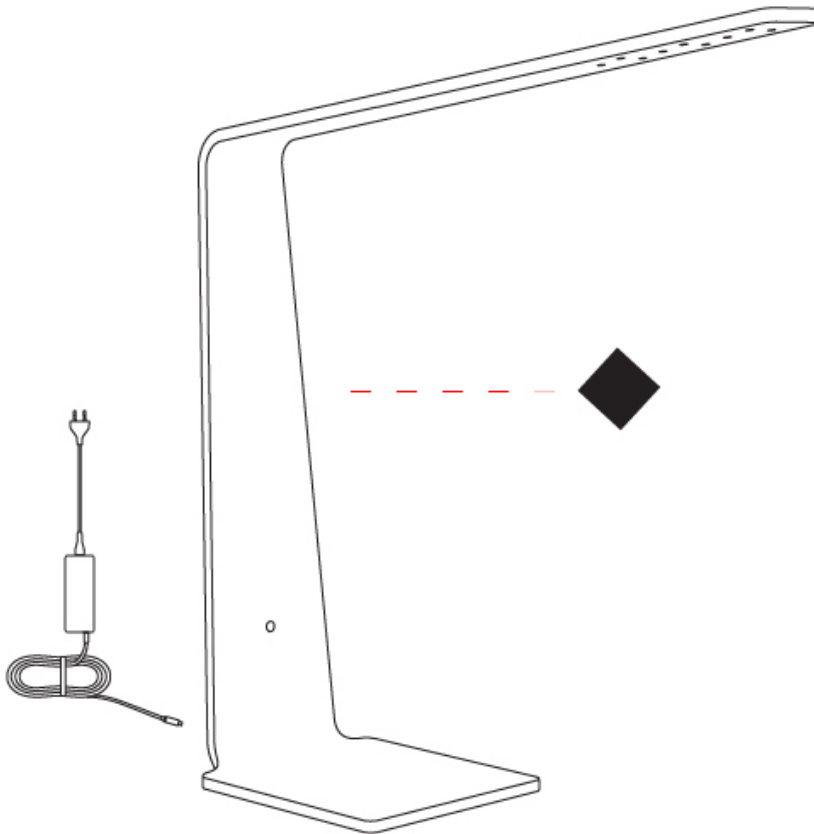

LED8 PORTABLE

D74003-

PROJECT _____

TYPE _____

SPECIFIER _____

QUANTITY _____

DATE _____

D